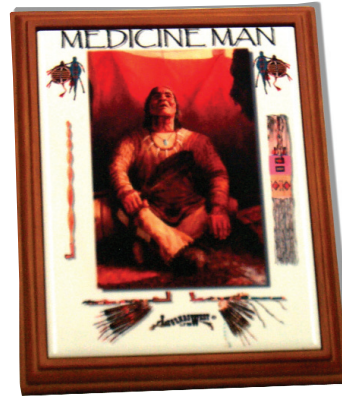

FRAMES FOR CERAMIC TILES

Tile frames make it easy to display individual tiles or beautiful tile murals on your home or office wall.

Stained Wood Frames

Showcase individual 6x6, 6x8, 8x8, or 8x10 tiles in these high quality wood frames.

Individual 6"x6" Tile

WTA727	Stained Wood Frame, Cherry.
WTA728	Stained Wood Frame, Rosewood.
WTA729	Stained Wood Frame, Rustic Oak.

Individual 8"x8" Tile

WTA733	Stained Wood Frame, Cherry.
WTA734	Stained Wood Frame, Rosewood.

Individual 6"x8" Tile

WTA730	Stained Wood Frame, Cherry.
WTA731	Stained Wood Frame, Rosewood.
WTA732	Stained Wood Frame, Rustic Oak.

Individual 8"x10" Tile

WTA736	Stained Wood Frame, Cherry.
WTA737	Stained Wood Frame, Rosewood.
WTA738	Stained Wood Frame, Rustic Oak.

Designer Series Wood Frames

Handsome wood frame for 4.25"x4.25", 6"x6", or 6"x8" ceramic tiles (tiles sold separately).

4.25"x4.25" Tile

WP180CH	Designer Series Frame, Cherry.
WP180MP	Designer Series Frame, Maple.
WP180MH	Designer Series Frame, Mahogany.