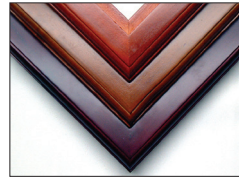

FRAMES FOR CERAMIC TILES

Tile frames make it easy to display individual tiles or beautiful tile murals on your home or office wall.

Stained Wood Frames

Showcase individual 6x6, 6x8, 8x8, or 8x10 tiles in these high quality wood frames.

Individual 6"x6" Tile

WTA727	Stained Wood Frame, Cherry.
WTA728	Stained Wood Frame, Rosewood.
WTA729	Stained Wood Frame, Rustic Oak.

Individual 8"x8" Tile

WTA733	Stained Wood Frame, Cherry.
WTA734	Stained Wood Frame, Rosewood.

Designer Series Wood Frames

Handsome wood frame for 4.25"x4.25", 6"x6", or 6"x8" ceramic tiles (tiles sold separately).

4.25"x4.25" Tile

WP180CH	Designer Series Frame, Cherry.
WP180MP	Designer Series Frame, Maple.
WP180MH	Designer Series Frame, Mahogany.